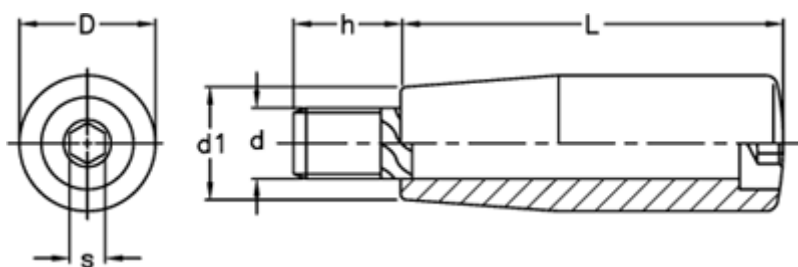

Article number: 2304024651

Description: E+G Revolving handle
I.481/65+x-M8

Measures

D	=	23
d1	=	19
d 6g	=	M8
h	=	15
L	=	65
s	=	6